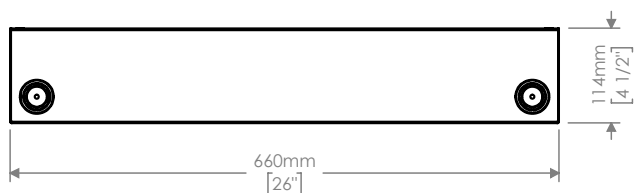

Formwork for Parade L Recessed L1 - L2 - L3 - L4

User Manual

Rev. 1.0

Date: 02/05/2023

551094

	FORMWORK CODE
Parade L1 Recessed	AL5085
Parade L2 Recessed	AL5086
Parade L3 Recessed	AL5087
Parade L4 Recessed	AL5088

Dimensions / Dimensioni

AL5085 - PARADE L-1 RECESSED

AL5086 - PARADE L-2 RECESSED

AL5087 - PARADE L-3 RECESSED

AL5088 - PARADE L-4 RECESSED

La cassaforma può essere utilizzata con corrugati da Ø25 a Ø40.

The formwork can be used with corrugated pipe from 1" to 1 5/8"