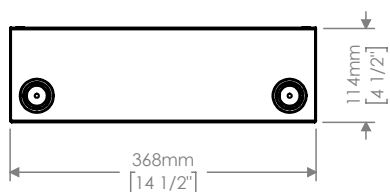

Formwork for Parade L Recessed L1 - L2 - L3 - L4

User Manual

Rev. 1.0

Date: 02/05/2023

551094

	FORMWORK CODE
Parade L1 Recessed	AL5085
Parade L2 Recessed	AL5086
Parade L3 Recessed	AL5087
Parade L4 Recessed	AL5088

Dimensions / Dimensioni

AL5085 - PARADE L-1 RECESSED

AL5086 - PARADE L-2 RECESSED

AL5087 - PARADE L-3 RECESSED

AL5088 - PARADE L-4 RECESSED

La cassaforma può essere utilizzata con corrugati da Ø25 a Ø40.

The formwork can be used with corrugated pipe from 1" to 1 5/8"